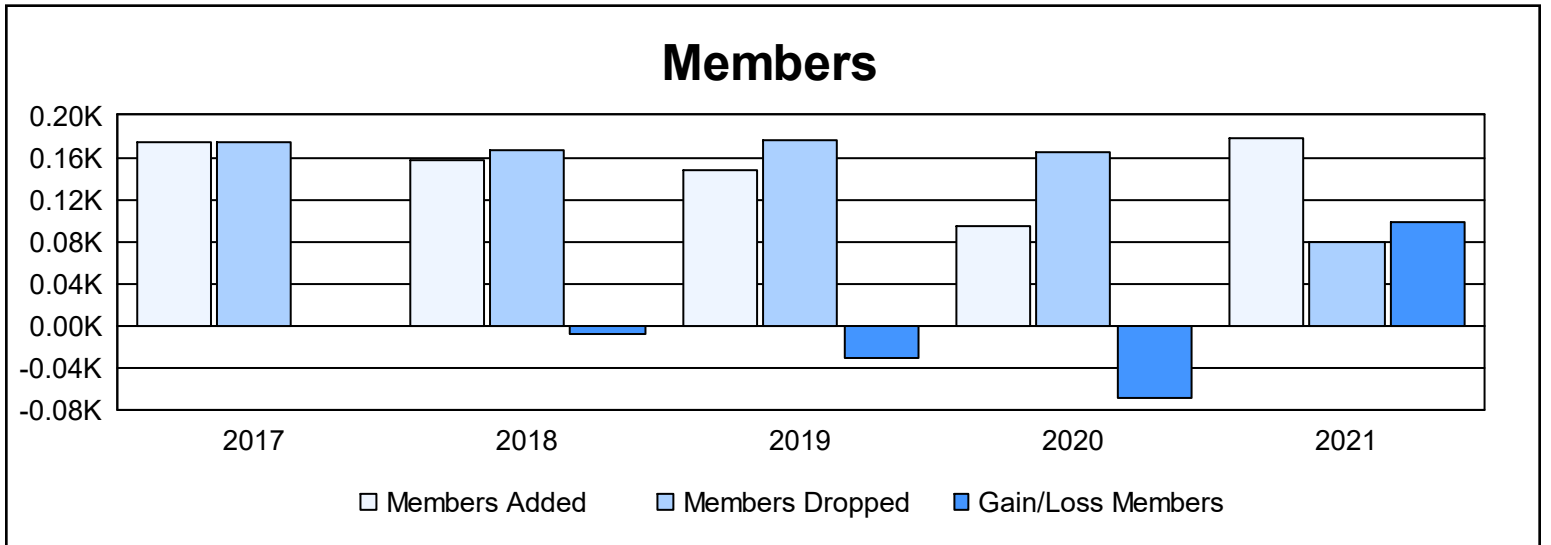

Year	New Clubs	Dropped Clubs	Gain/ Loss Clubs	New Members	Charter Members	Reinstate Members	Transfer Members	Total Member Added	Total Members Dropped	Gain/ Loss Members
2016-2017	0	1	-1	170	1	3	1	175	175	0
2017-2018	0	2	-2	144	2	10	2	158	166	-8
2018-2019	0	3	-3	124	12	7	4	147	177	-30
2019-2020	0	1	-1	87	2	4	2	95	164	-69
2020-2021	0	0	0	175	0	2	1	178	79	99
Average	0	1	-1	140	3	5	2	151	152	-2

Membership Composition June 2021 Cumulative

Gender Composition June 2021 Cumulative