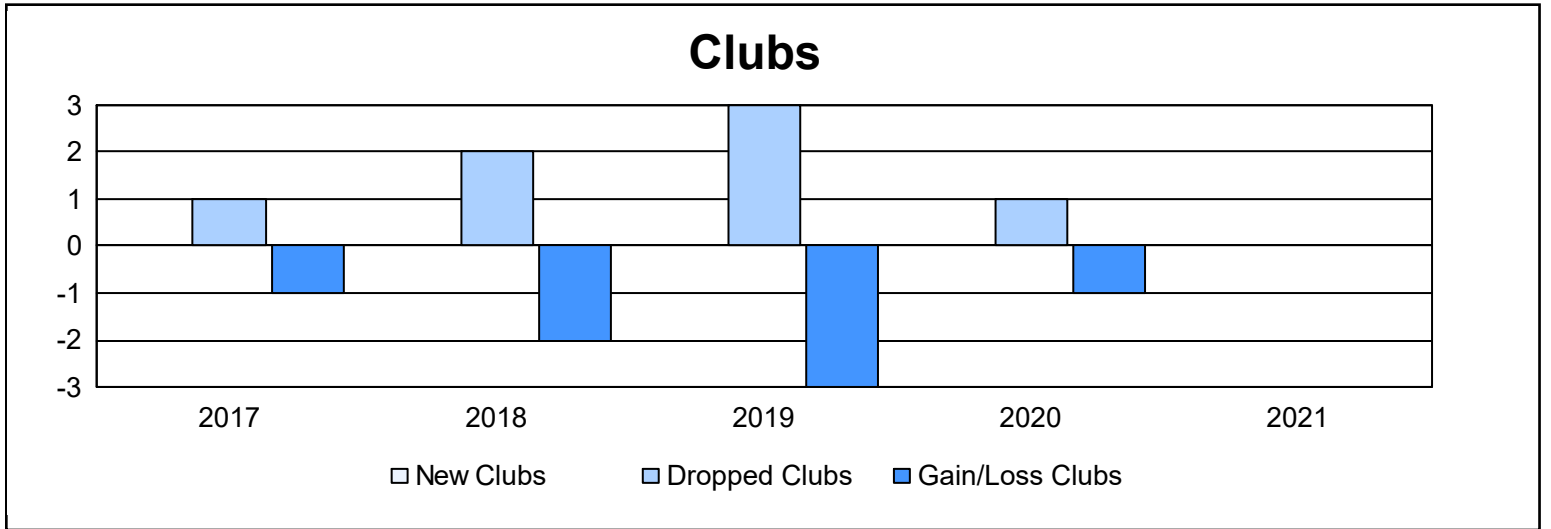

Year	New Clubs	Dropped Clubs	Gain/ Loss Clubs	New Members	Charter Members	Reinstate Members	Transfer Members	Total Member Added	Total Members Dropped	Gain/ Loss Members
2016-2017	0	1	-1	170	1	3	1	175	175	0
2017-2018	0	2	-2	144	2	10	2	158	166	-8
2018-2019	0	3	-3	124	12	7	4	147	177	-30
2019-2020	0	1	-1	87	2	4	2	95	164	-69
2020-2021	0	0	0	175	0	2	1	178	79	99
Average	0	1	-1	140	3	5	2	151	152	-2

Membership Composition June 2021 Cumulative

Gender Composition June 2021 Cumulative