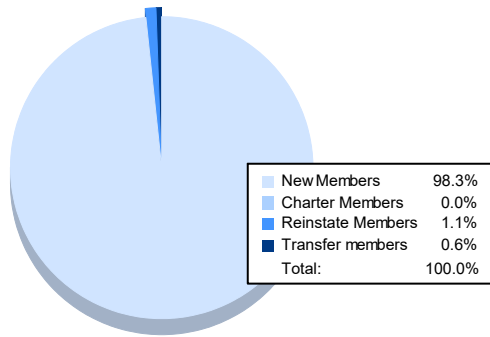

Year	New Clubs	Dropped Clubs	Gain/ Loss Clubs	New Members	Charter Members	Reinstate Members	Transfer Members	Total Member Added	Total Members Dropped	Gain/ Loss Members
2016-2017	0	1	-1	170	1	3	1	175	175	0
2017-2018	0	2	-2	144	2	10	2	158	166	-8
2018-2019	0	3	-3	124	12	7	4	147	177	-30
2019-2020	0	1	-1	87	2	4	2	95	164	-69
2020-2021	0	0	0	175	0	2	1	178	79	99
Average	0	1	-1	140	3	5	2	151	152	-2

Membership Composition June 2021 Cumulative

Gender Composition June 2021 Cumulative